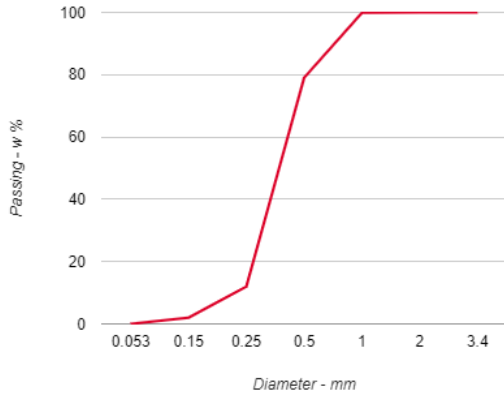

0.25	19.2
0.15	4.3
0.053	0

Medium Sand	0.25 - 0.5	61.1
Fine Sand	0.15 - 0.25	14.9
Very Fine Sand	0.05 - 0.15	4.3
Silt / Clay	< 0.05	0

Analysis data should be considered as guidance only. The raw material is a natural product whose composition may vary.

Humus - weight %	0.00

Manual

APPLICATION

For ongoing topdressing of greens.