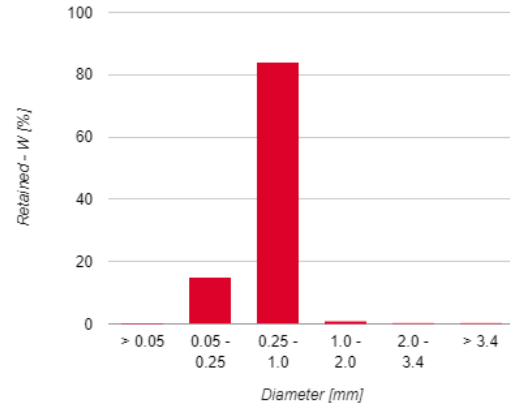

0.25	19.2
0.15	4.3
0.053	0

Medium Sand	0.25 - 0.5	61.1
Fine Sand	0.15 - 0.25	14.9
Very Fine Sand	0.05 - 0.15	4.3
Silt / Clay	< 0.05	0

Analysis data should be considered as guidance only. The raw material is a natural product whose composition may vary.

Humus - weight %	0.00

Manual

APPLICATION

For ongoing topdressing of greens.